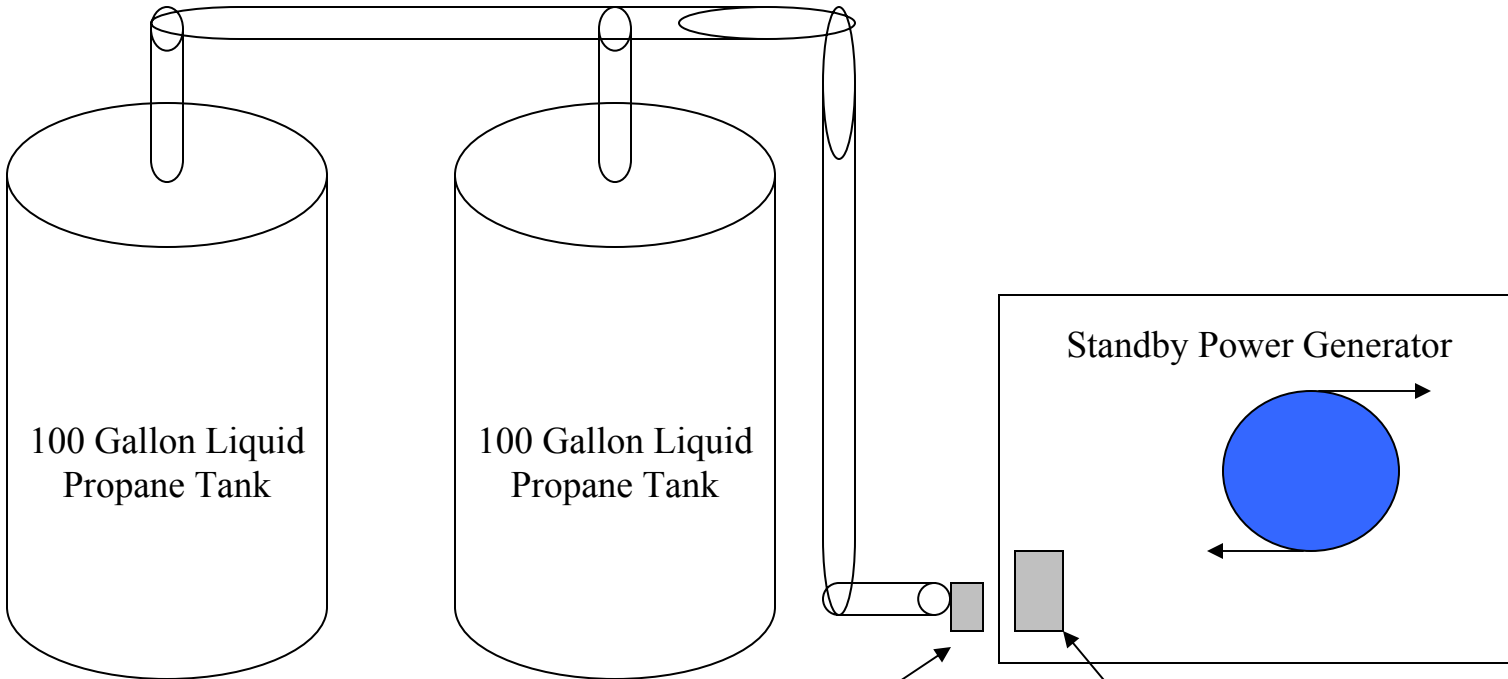

Liquid Propane Installation for Standby Power Generators

35" W.C. (Water Column) of Liquid Propane

100 Gallon Liquid Propane Tank

100 Gallon Liquid Propane Tank

Standby Power Generator

Reducing Regulator
11" – 14" W.C. of Liquid Propane Only
(Supplied by L.P. Supplier)